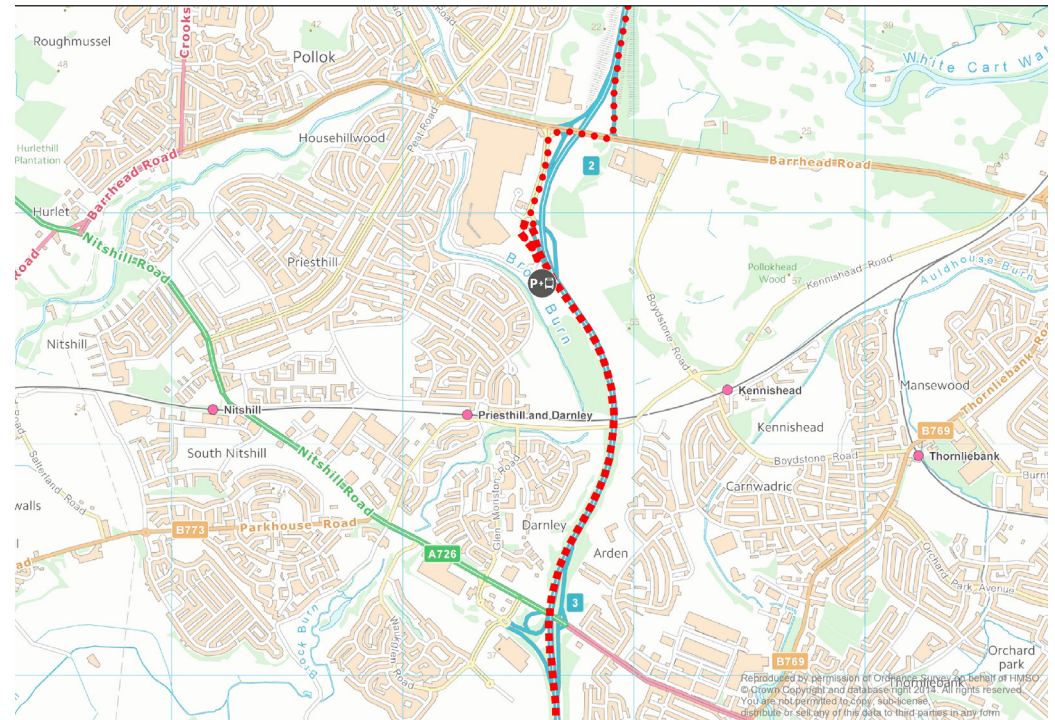

Directions to Silverburn Park & Ride

From M77 south

- Exit at junction 2 towards B762 Pollokshaws/Pollock.
- On the slip road stay in the left lane and at the roundabout, take the first exit.
- The Park & Ride entrance will be indicated by marshals.

From M77 north

- Exit at junction 2 towards B762 Barrhead.
- Turn right on to Barrhead Road.
- Turn left at the traffic lights, and at the roundabout take the second exit.
- The Park & Ride entrance will be indicated by marshals.

Address

Silverburn Shopping Centre, Barrhead Road, Glasgow, G53 6QR

Look out for these signs at key locations on route:

There are other Park & Ride sites operating in this area, so make sure you follow the signs to the site where you have booked a space. It is recommended you follow the direction signs on route rather than your sat nav, to help ease congestion in the local area.

Please comply with signage and directions given by marshals once in the car park area.

For more information on transport services during Games Time, go to glasgow2014.com/games/transport